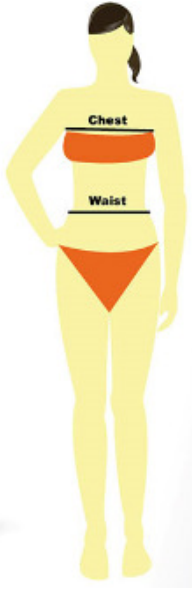

# Owls Ladies Hockey Club Kit Order Form

Name		Tel No	
Address			
Email Address			

Item	Price Range	Size	Quantity	Price
	Adult £22.00  Junior £18.00			
	Adult £35.00			
	Adult £19.00  Junior £16.00			
	Adult £7.00  Junior £6.00			
			<b>Total</b>	

# Ladies size chart

**Ladies Top**

Size Label	Suggested individual Chest Size (Inches)
4	24/26
6	26/28
8	28/30
10	30/32
12	32/34
14	34/36
16	36/38
18	38/40
20	40/42
22	42/44
24	44/46

**Ladies Bottom**

Size Label	Suggested individual Waist Size (Inches)
4	22
6	24
8	26
10	28
12	30
14	32
16	34
18	36
20	38
22	40
24	42